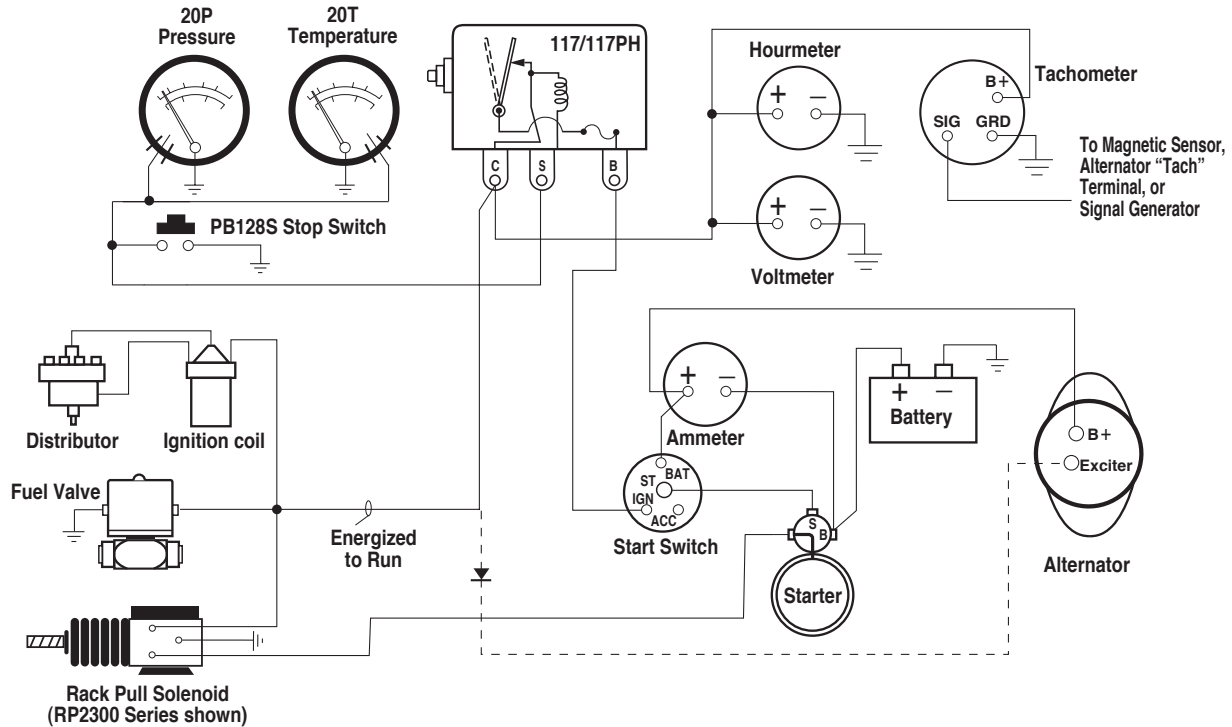

Typical Wiring Tech Sheet for Magnetic Switches and TATTLETALE® Annunciators

WIR-97020B
Revised 10-01
Section 25
(00-02-0257)

Typical Wiring Diagram with 117/117PH Magnetic Switch

Typical Wiring Diagram with MS2100 TATTLETALE®