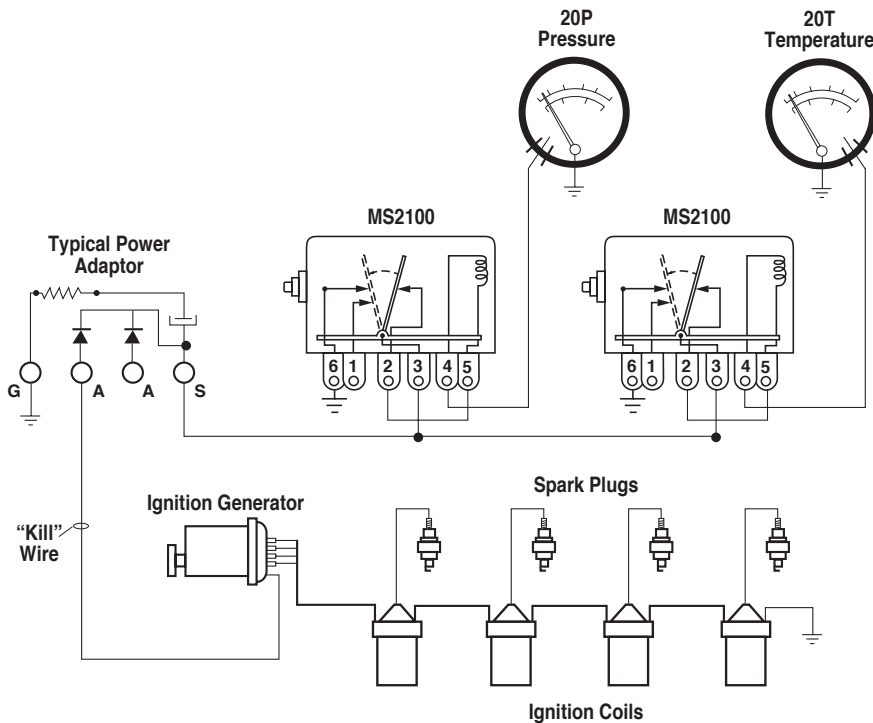

Typical Wiring Tech Sheet for Magnetic Switches and TATTLETALE® Annunciators

WIR-97020B
Revised 10-01
Section 25
(00-02-0257)

Typical Wiring Diagram with 117/117PH Magnetic Switch

Typical Wiring Diagram with MS2100 TATTLETALE®